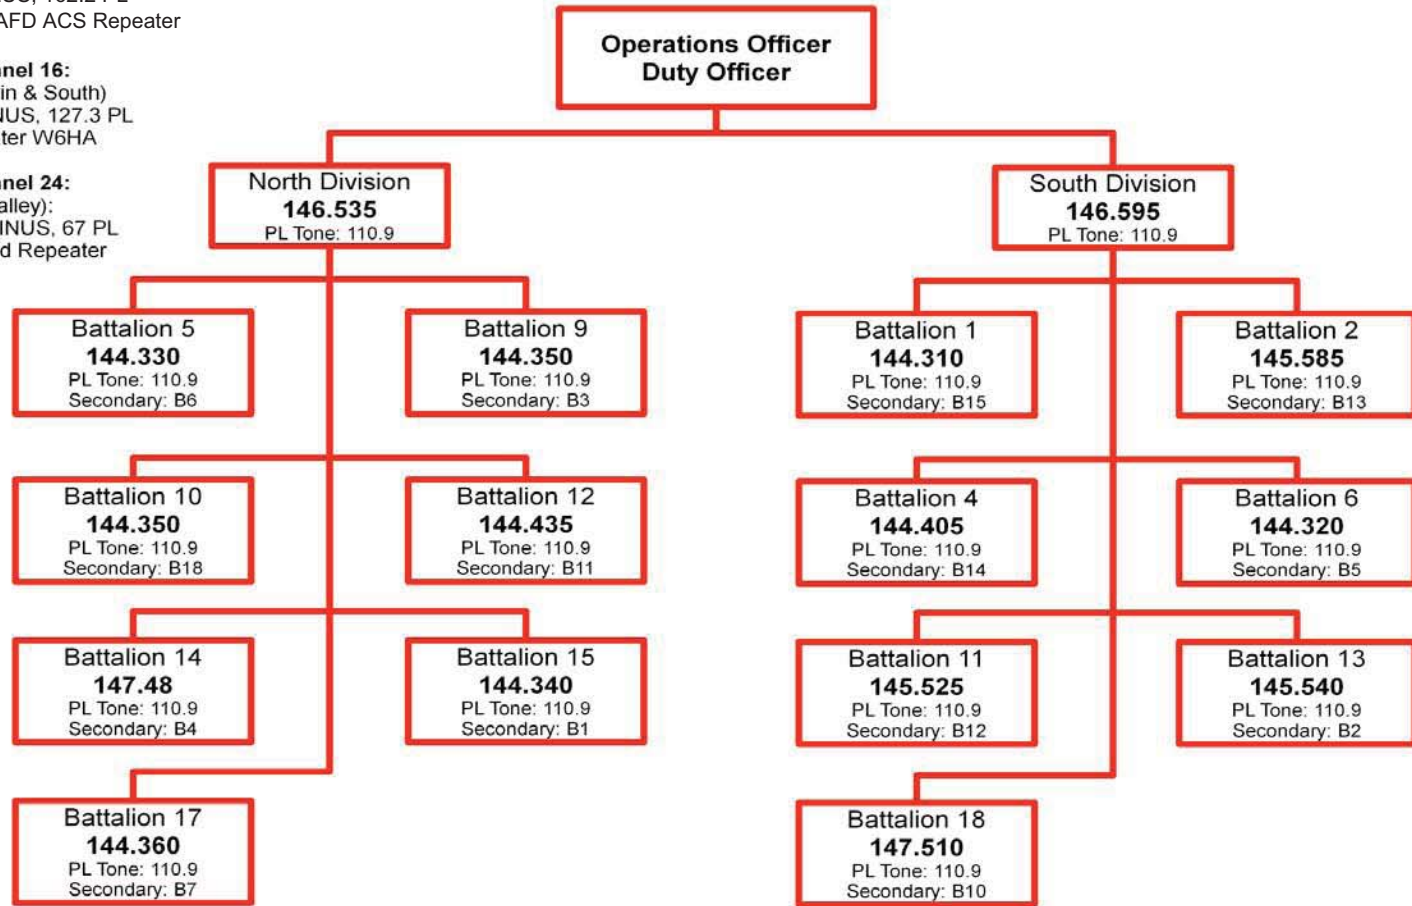

ACS CERT Communications Plan

Revised: September 2013

CERT Channel 8
 (2m - Primary)
 144.505, Shift: PLUS, 162.2 PL
 Coldwater Repeater (LAFD ACS Repeater)

CERT Channel 16:
 (70cm - LA Basin & South)
 445.620, Shift: MINUS, 127.3 PL
 Hughes Repeater W6HA

CERT Channel 24:
 (70cm - Valley):
 447.820, Shift: MINUS, 67 PL
 SoCal Mutual Aid Repeater

Flow of Information